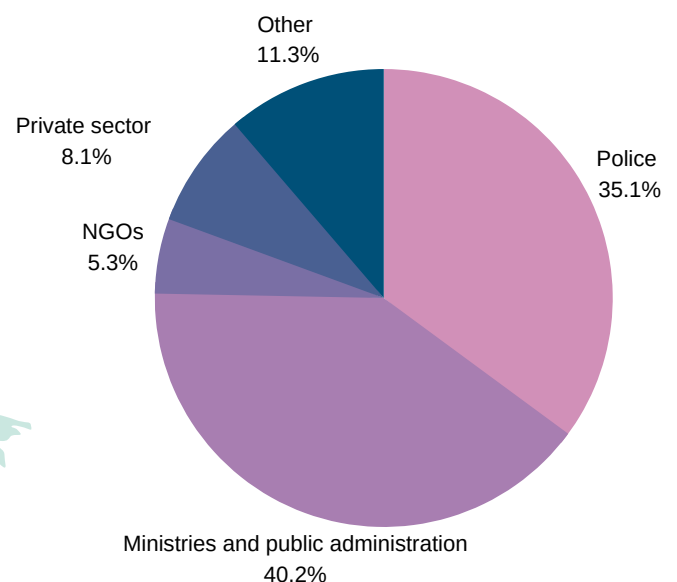

Background of experts (a total of 567)

Areas of Operation with largest number of secondments (2007 - 2018)

Kosovo, 182
Afghanistan, 138
Ukraine, 102
Georgia, 95
Palestinian territories, 42